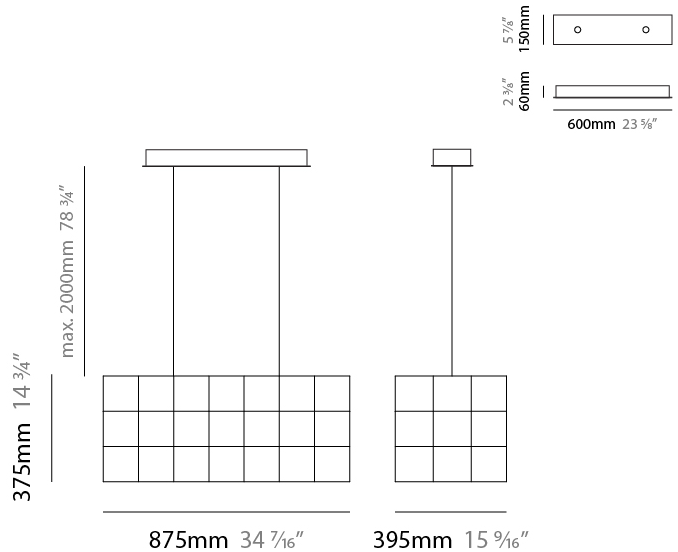

1. To build a product code in our configurator select the specify button on the base model # product page
2. To build a manual product code on this datasheet choose from the options listed below in blue font and add the suffix to the base model #

GENERAL

Series: Universe Square
Brand: Quasar
Division: Design
Mounting Type: Suspension
Mounting Location: Ceiling
Subcategory: Ambient

PHYSICAL

Shape: Rectangle
Length (mm): 875
Length (in): 34 7/16
Width (mm): 395
Width (in): 15 9/16
Height (mm): 375
Height (in): 14 3/4
Max. Overall Height (mm): 2000
Max. Overall Height (in): 78 3/4
Light Distribution: Omnidirectional
Weight (kg): 4.5
Weight (lbs): 9.9
[Fixture Finish: NIC / BRA / BBR](#)
Fixture Material: Metal
Upon Request: Custom Sizes

ELECTRICAL

Number of Lamps: 128
Lamp Type: LED Retrofit
Input Wattage (W): 51.2
Bulb Included: Bulb Included
Max. Wattage Per Lamp (W): 0.33
Lamp Base: E10
[Dimming: Non-Dimming / Phase Dimming (120vac Only)](#)
Driver Included: Yes
Driver Location: Integrated
Driver Type: Constant Voltage - 120/277Vac
Driver Class: Class 2
Input Voltage (V): 120 - 277
Output Voltage (V): 12
Lamp Voltage (V): 12
Upon Request: (Not included - see components) Integral: 0-10Vdc dimming

LED

[Color Temperature (°K): 2600 / 3000 / 3500](#)
Max. Delivered Lumen (lm): 2944 (2600K)
CRI: >90 CRI
Lamp Life (hrs): 50000

OPTICAL

RATINGS AND CERTIFICATIONS

Certified By: Certified for North American Standards
IP rating: IP20